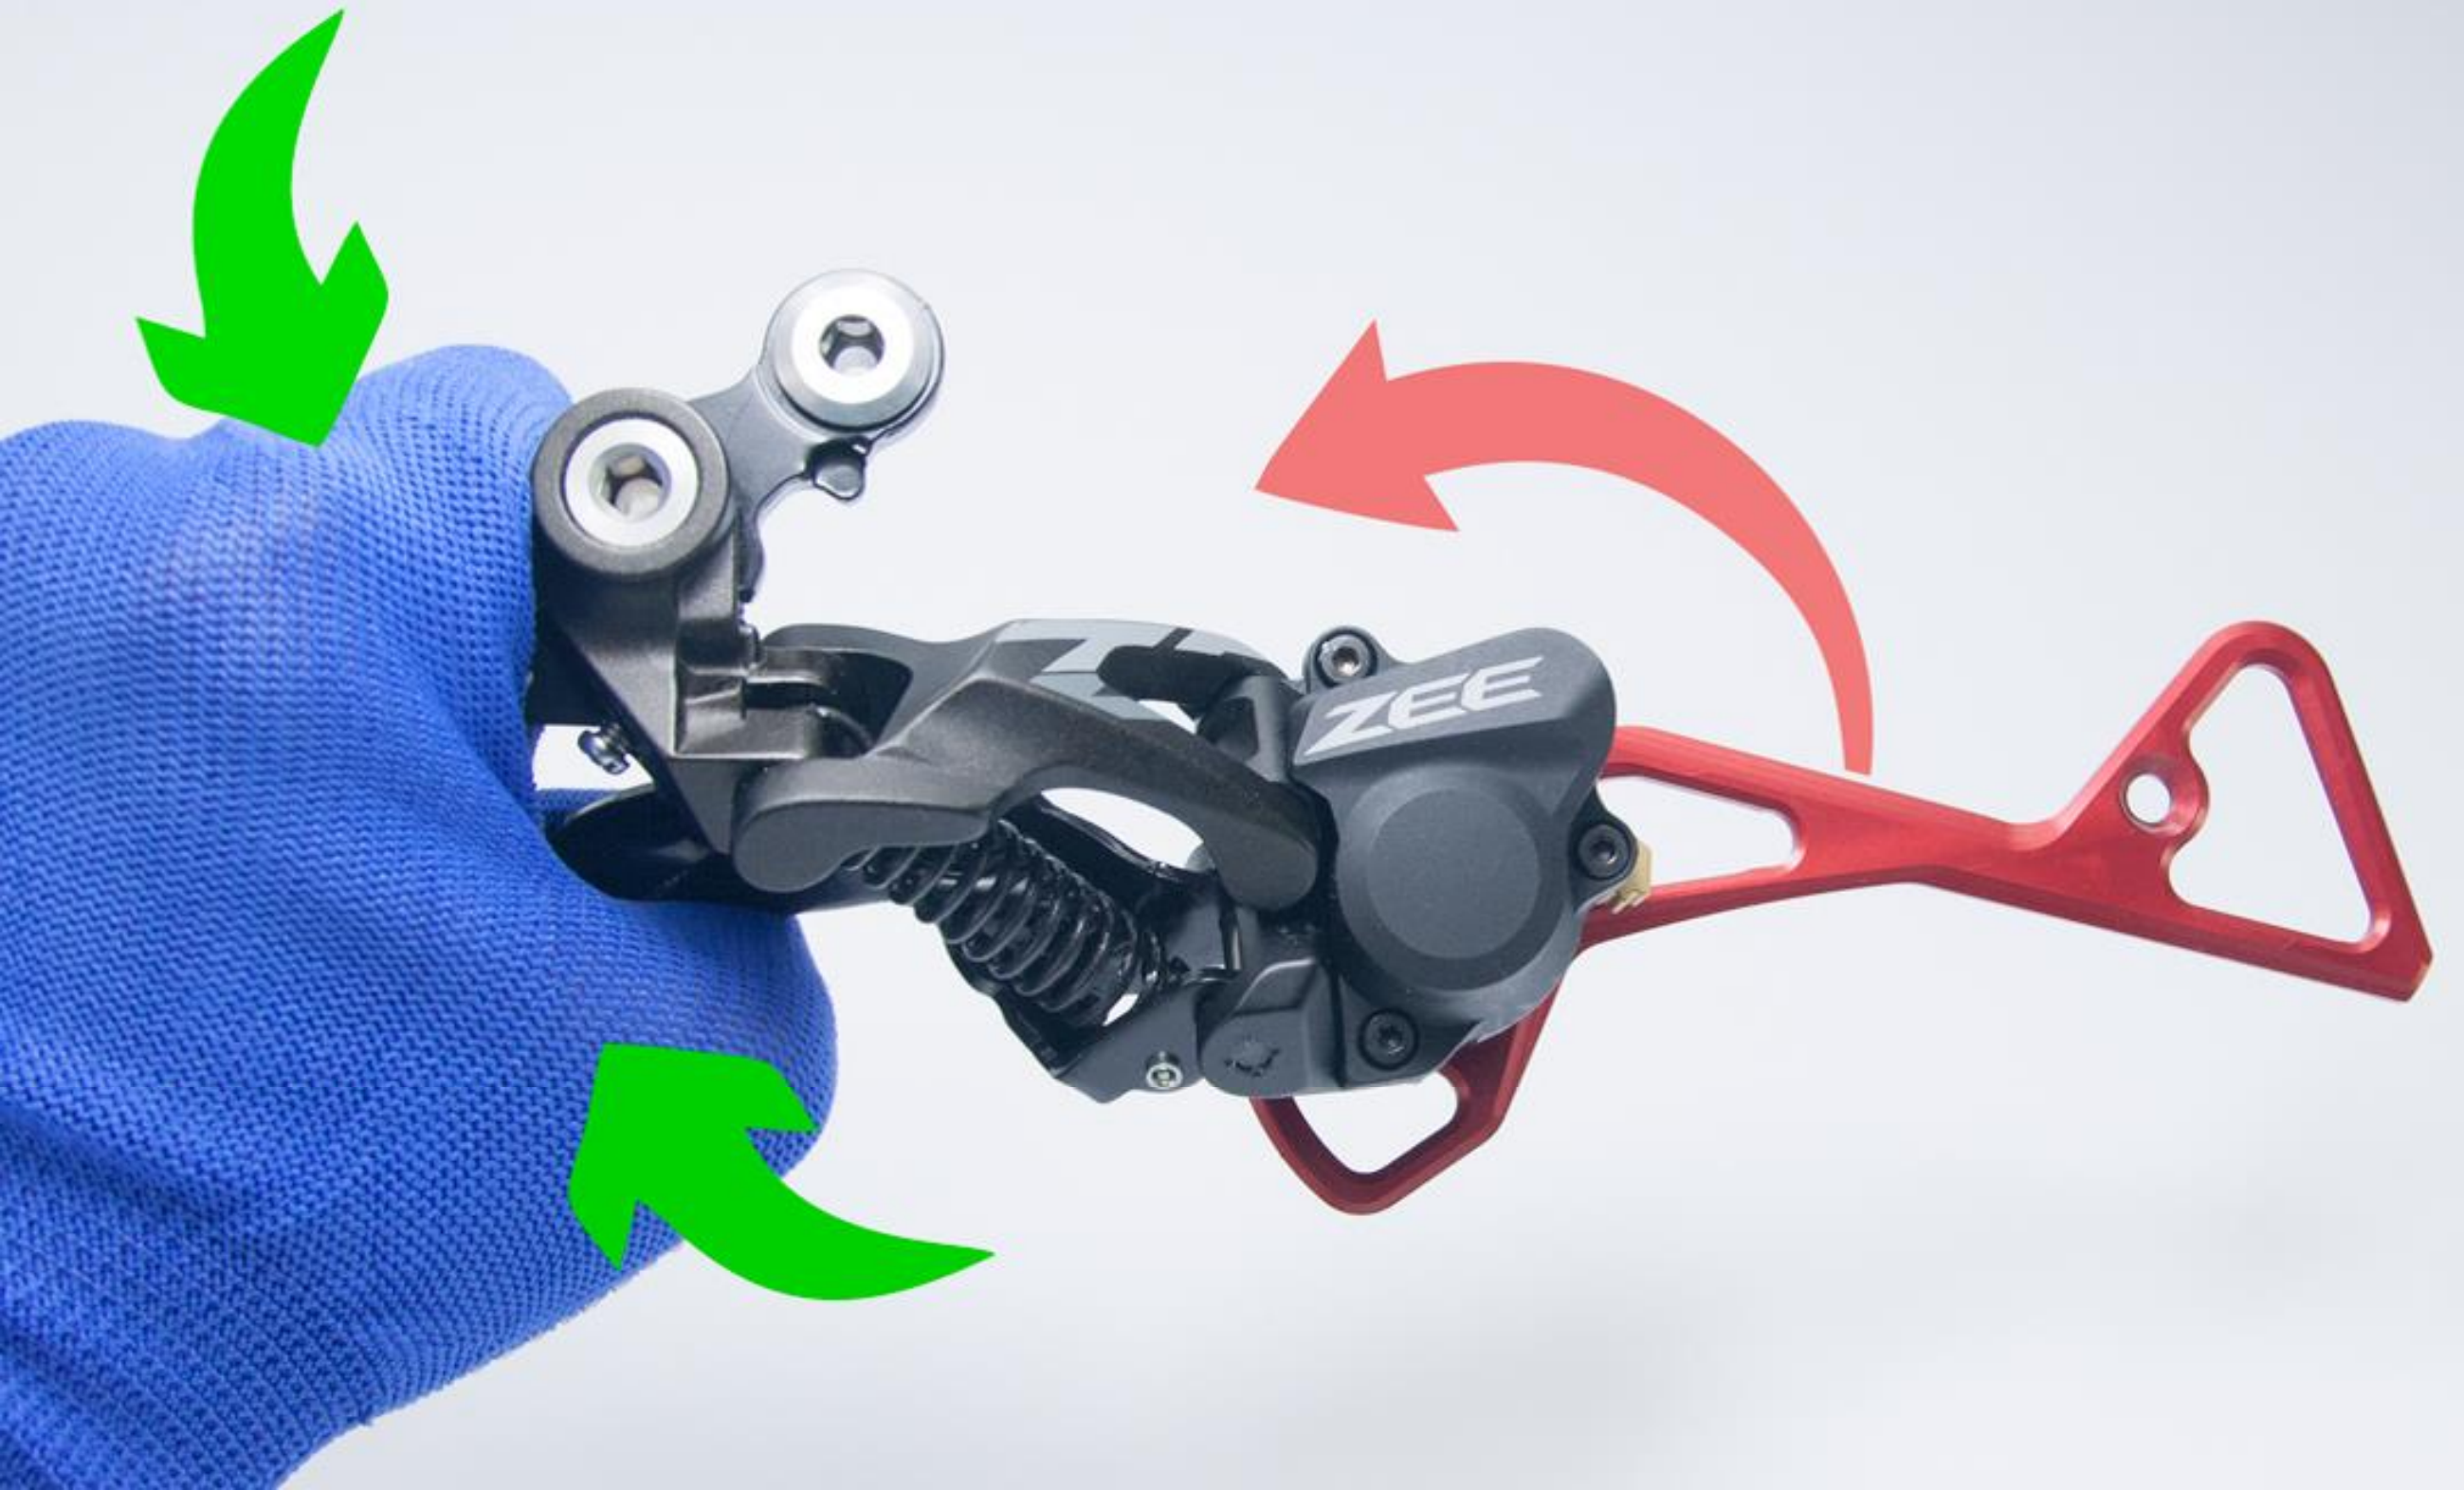

TOOLS

Screwdriver

T40

4 mm

3 mm

2 mm

Max Torque
2 N·m

Max Torque
7 N·m

Max Torque
3 N·m

Max Torque
3 N·m