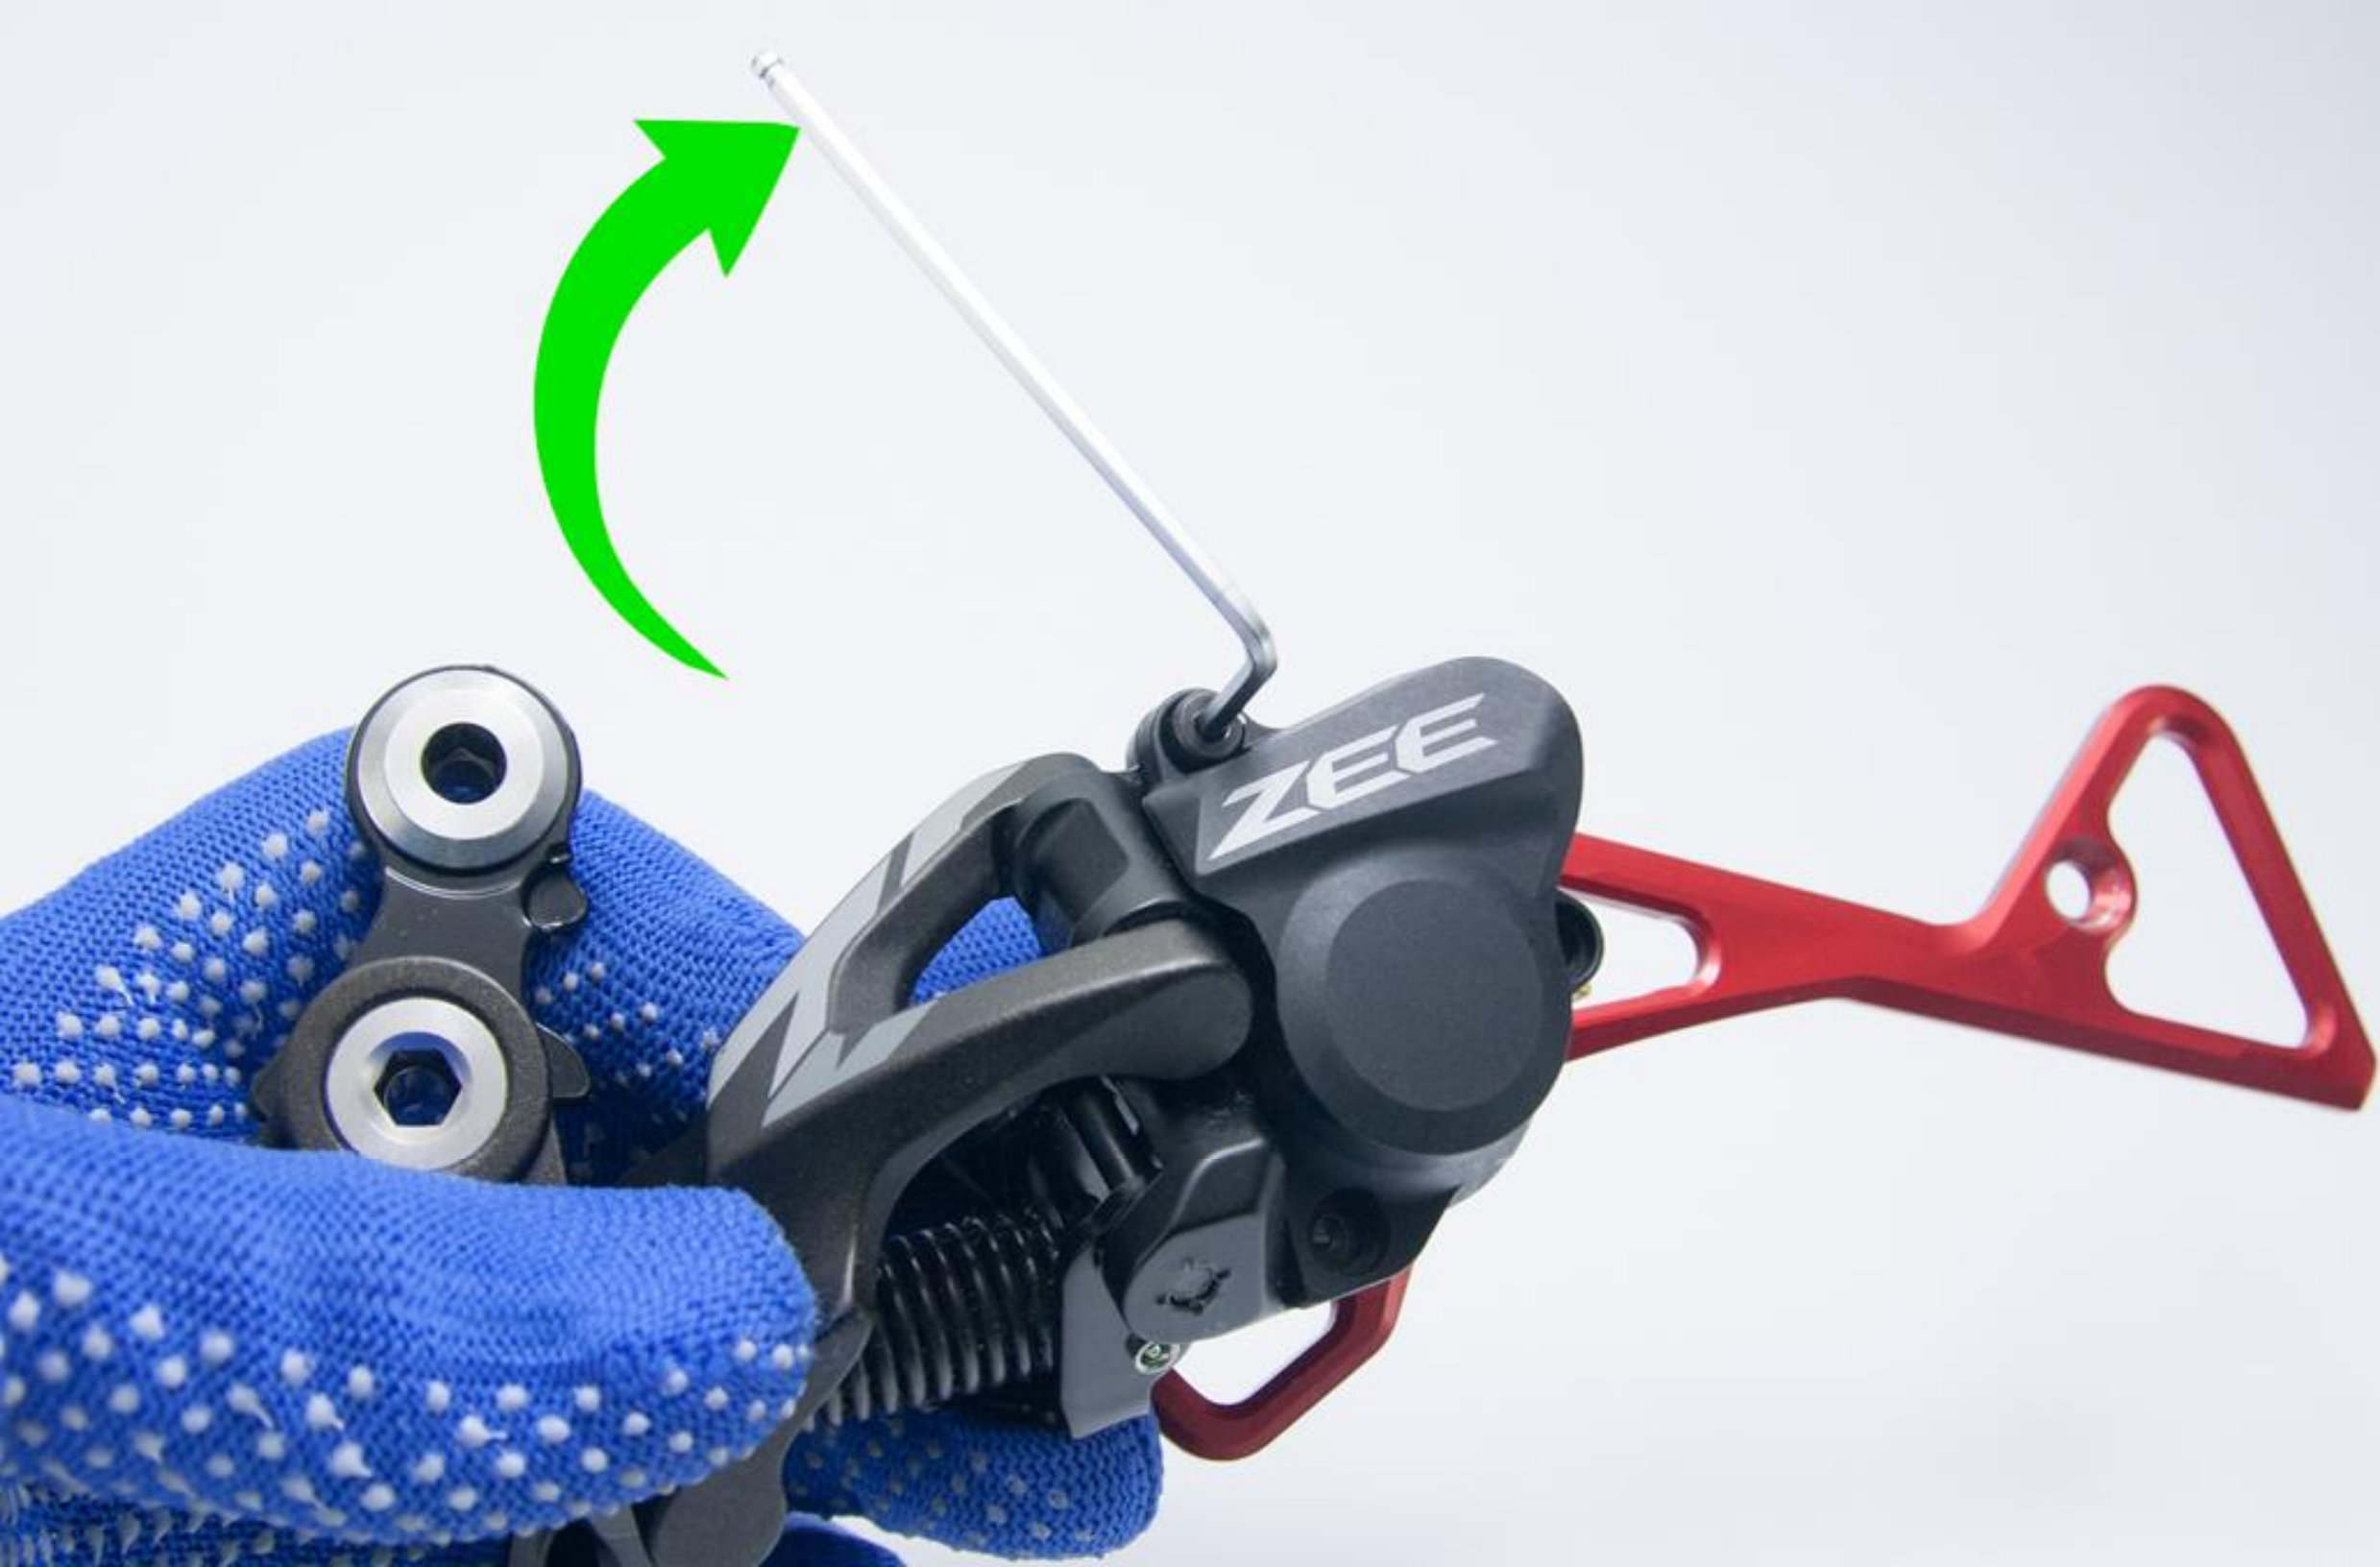

TOOLS

Screwdriver

T40

4 mm

3 mm

2 mm

Max Torque
2 N·m

Max Torque
7 N·m

Max Torque
3 N·m

Max Torque
3 N·m