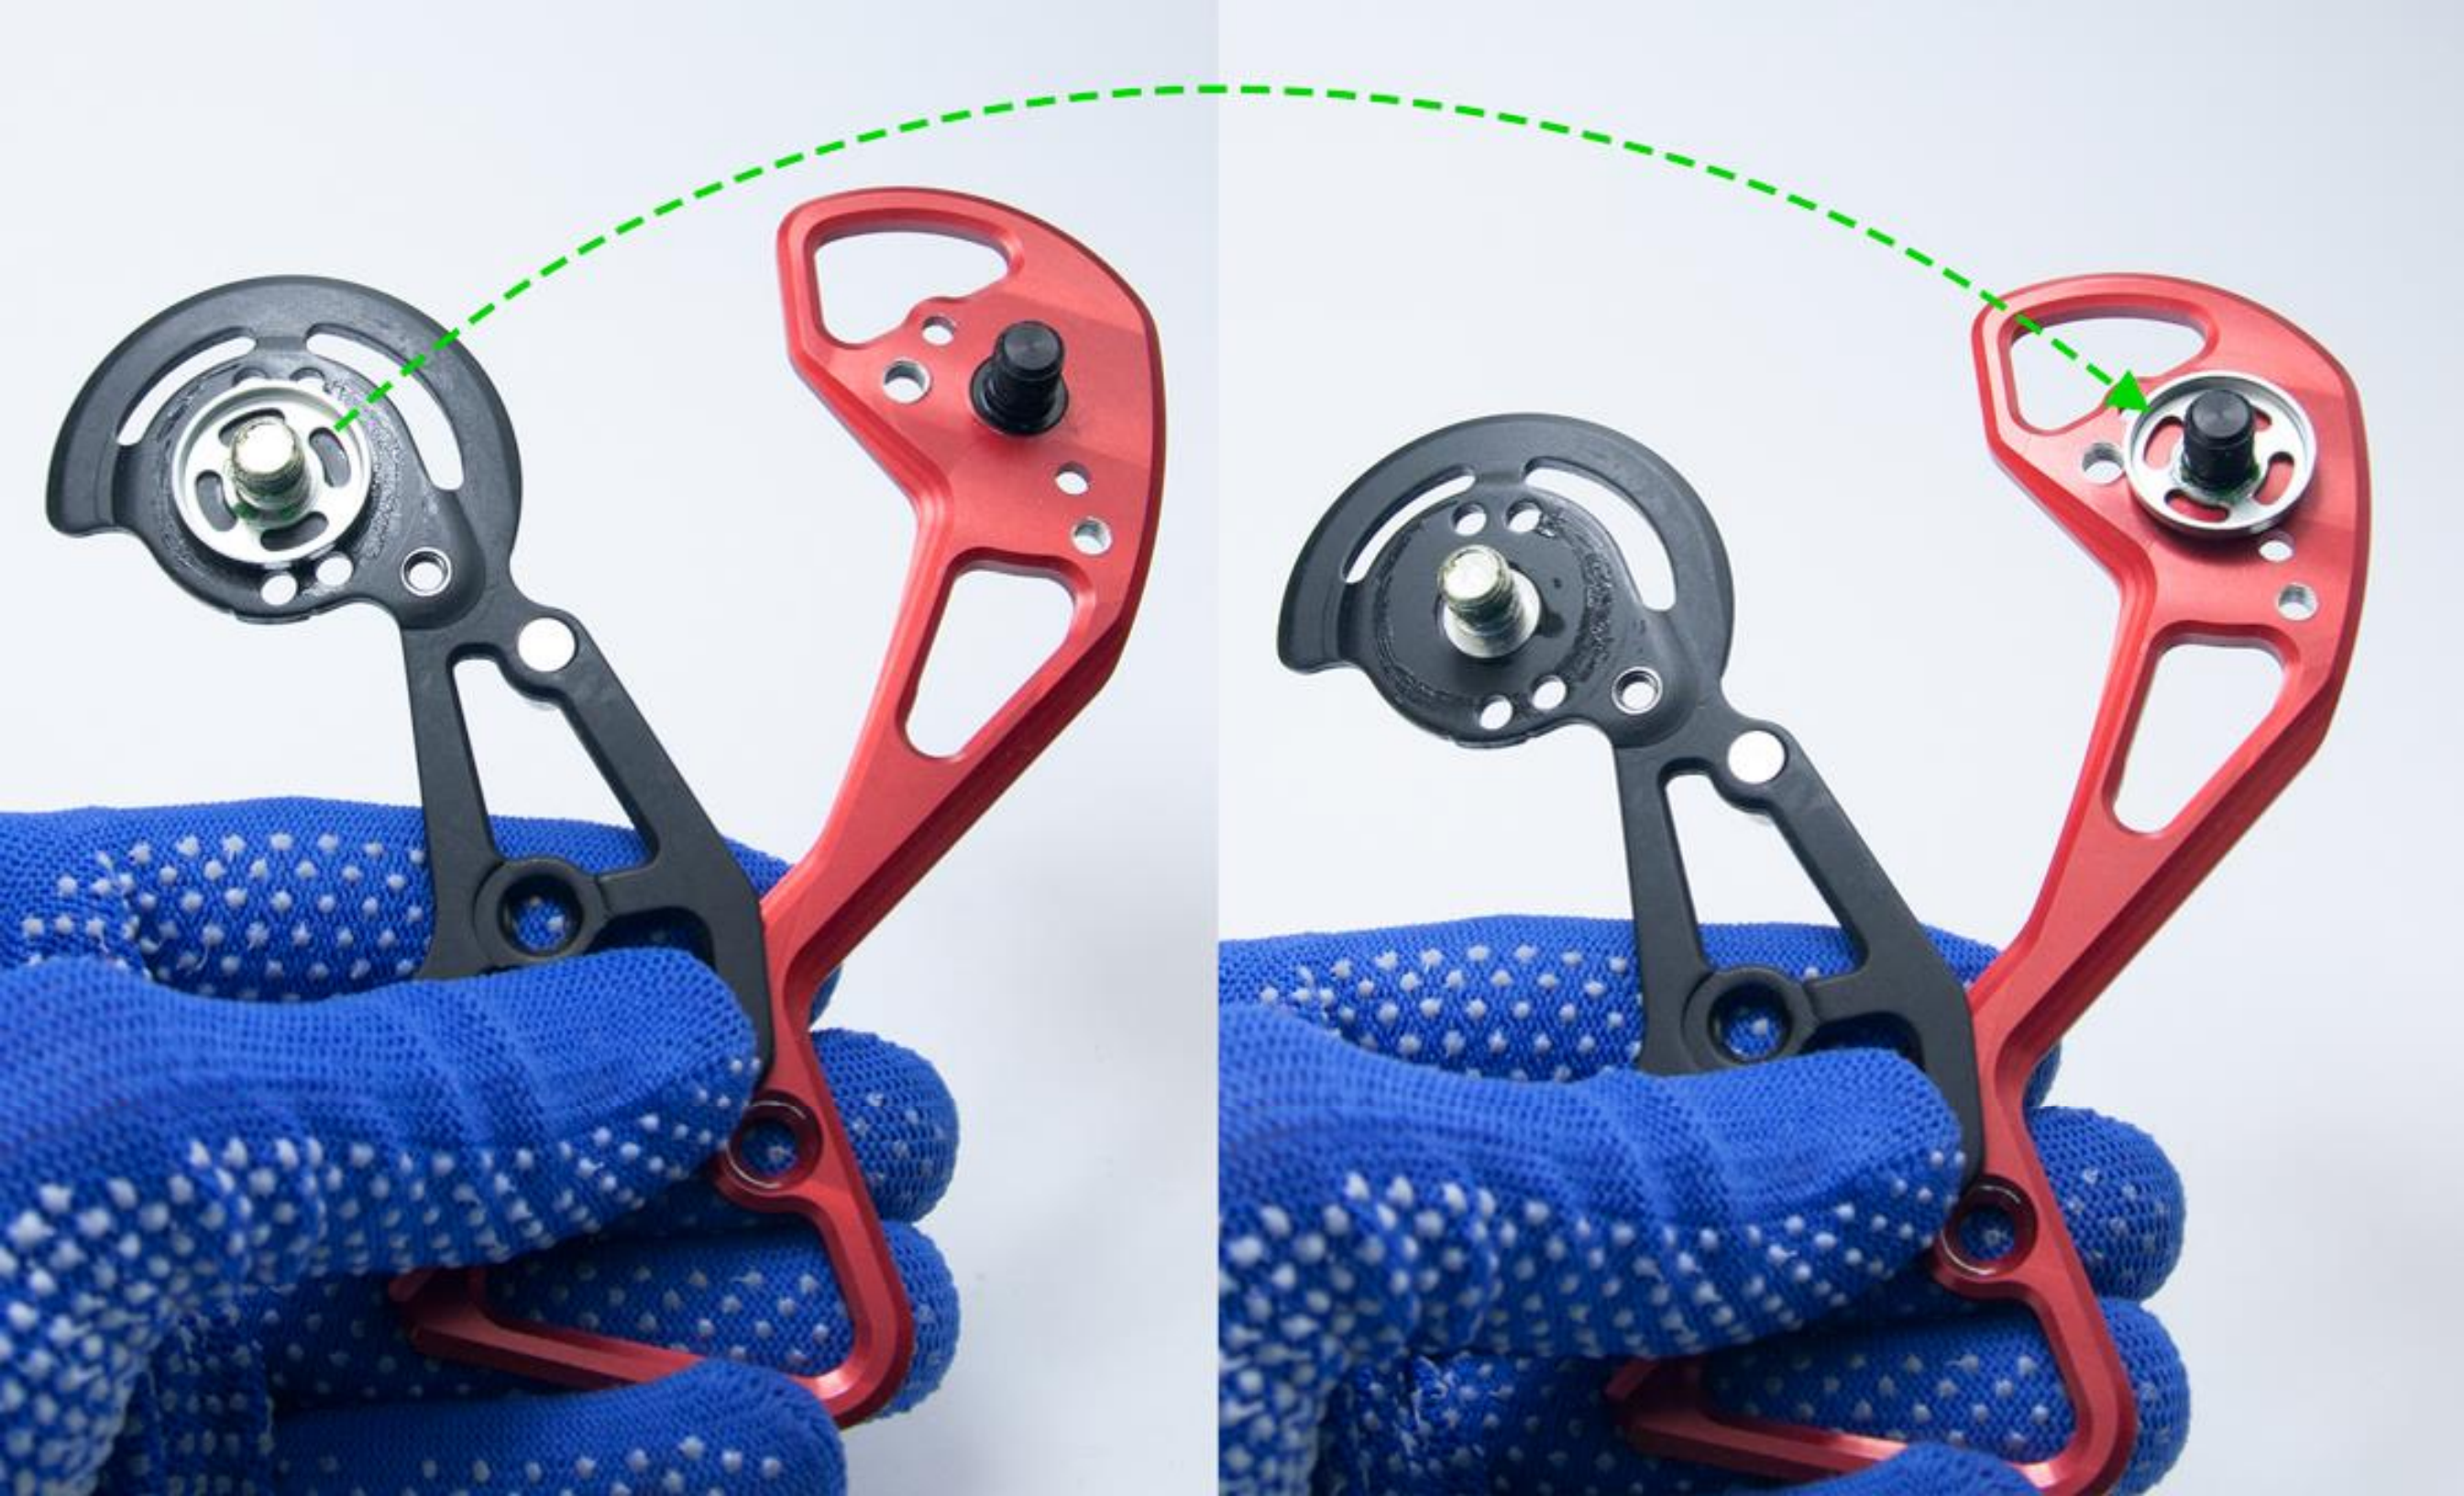

TOOLS

Screwdriver

T40

4 mm

3 mm

2 mm

Max Torque
2 N·m

Max Torque
7 N·m

Max Torque
3 N·m

Max Torque
3 N·m